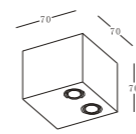

GT-SLWA006

MATERIAL: Aluminium
power led/incl. controller/3x1W
2x1W/350mA/70-80lm

CE IP20

Standard: