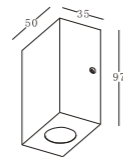

GT-SHL025/1

GT-SHL025/2

Available:

GT-SHL025/1

MATERIAL: Aluminium  
power led/incl. Controller/1x1W  
2x1W/350mA/70-80lm

CE IP20

Standard:

GT-SHL025/2