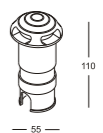

GT-SODL010

MATERIAL: Aluminium
power led/excl. controller/1x1W
1x1W/350mA/70-80lm

IP65

Standard: