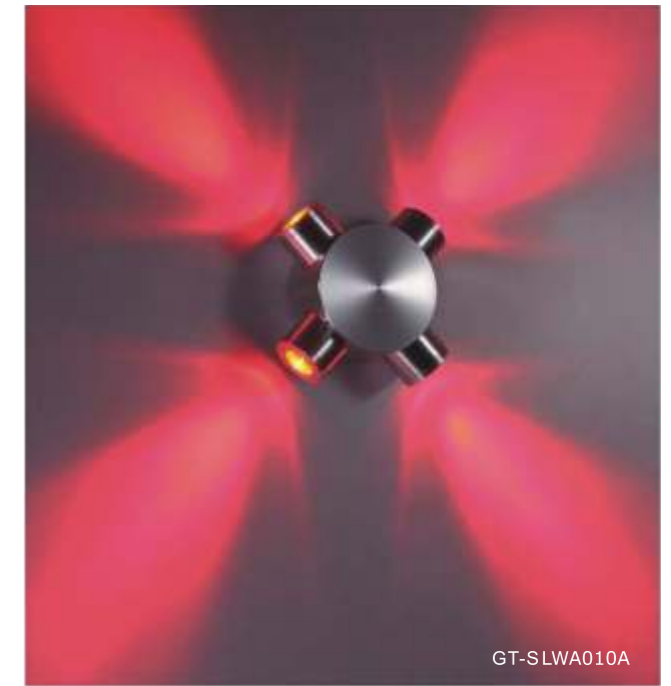

GT-SLWA009A

GT-SLWA010A

Available: