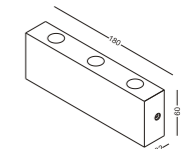

MATERIAL: Aluminium  
power led/incl. controller/1x1W  
1x1W/350mA/70-80lm

CE IP20

Standard:

GT-SLWA072

MATERIAL: Aluminium  
power led/incl. controller/3x1W  
2x1W/350mA/70-80lm

CE IP20

Standard:

GT-SLWA073