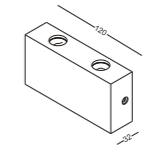

GT-SLWA072

MATERIAL: Aluminium
power led/incl. controller/3x1W
2x1W/350mA/70-80lm

CE IP20

Standard: