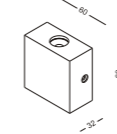

MATERIAL: Aluminium  
power led/inner controller/3x1W  
2x1W/350mA/70-80lm

CE IP20

Standard:

GT-SLWA006

MATERIAL: Aluminium  
power led/incl. controller/3x1W  
2x1W/350mA/70-80lm

CE IP20

Standard:

GT-SLWA071