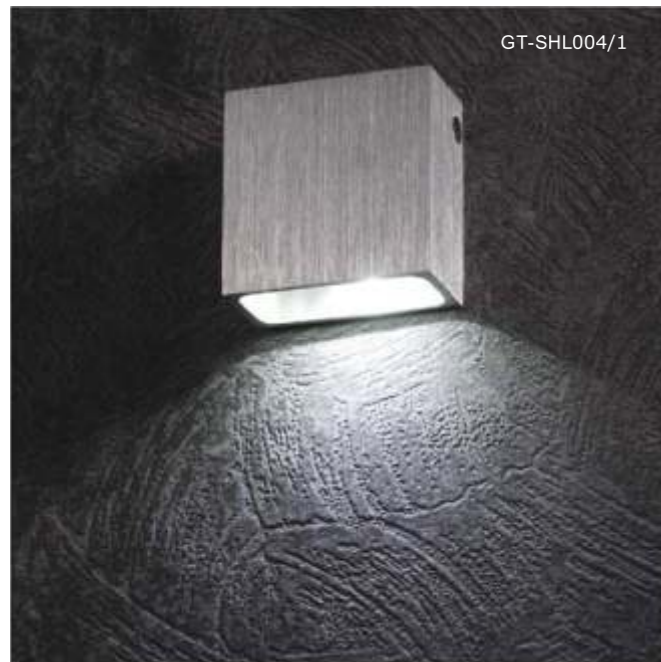

## LED decorative light

This serial product applies for lens-free design, applies after-processed design for aluminum to change light ray into 120°. Light fixture and light ray design becomes extreme simplicity. This is mostly applied to illuminate at wall corner or staircase corner. This still select for cold white, red, green, blue, yellow under peripheral decoration environment. Different light rays have different decoration effects. This features modern cold white, enthusiastic red, serene green, mysterious blue and noble yellow.