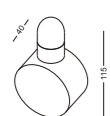

Available:

GT-SLWA007B