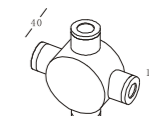

MATERIAL: Aluminium
power led/incl. controller/3x1W
3x1W/350mA/70-80lm

GT-SLWA010A