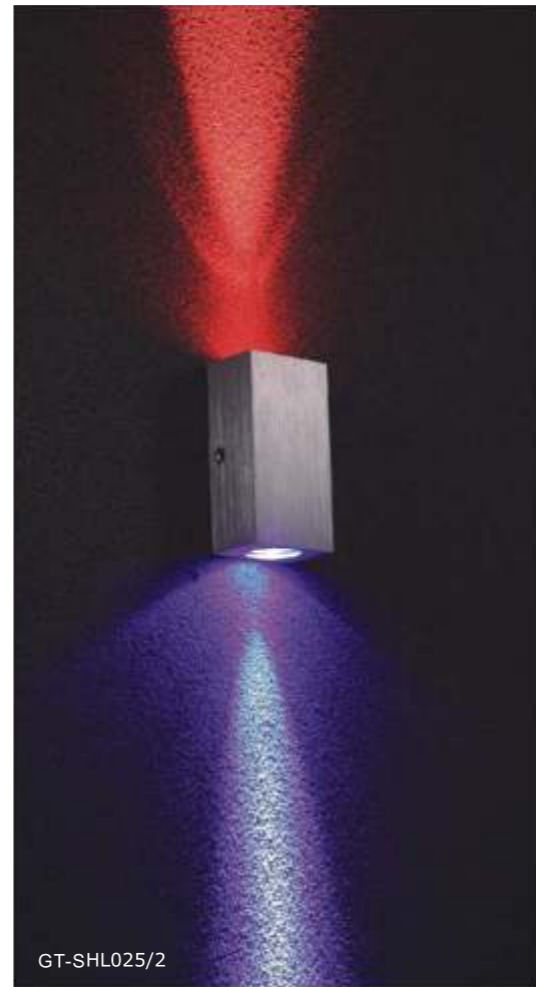

GT-SHL025/2

Available:

MATERIAL: Aluminium
power led/incl. Controller/1x1W
2x1W/350mA/70-80lm

CE IP20

Standard:

MATERIAL: Aluminium
power led/inner controller/3x1W
2x1W/350mA/70-80lm

CE IP20

Standard:

MATERIAL: Aluminium
power led/incl. controller/3x1W
2x1W/350mA/70-80lm

CE IP20

Standard:

MATERIAL: Aluminium
power led/incl. controller/1x1W
1x1W/350mA/70-80lm

CE IP20

Standard:

MATERIAL: Aluminium
power led/incl. controller/3x1W
2x1W/350mA/70-80lm

CE IP20

Standard:

MATERIAL: Aluminium
power led/inner controller/3x1W
3x1W/350mA/70-80lm

CE IP20

Standard:

Available: