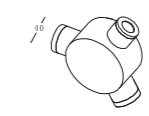

GT-SLWA010B

MATERIAL: Aluminium  
power led/incl. controller/4x1W  
4x1W/350mA/70-80lm

GT-SLWA007A

MATERIAL: Aluminium  
power led/incl. controller/1x1W  
1x1W/350mA/70-80lm

GT-SLWA008A

MATERIAL: Aluminium  
power led/incl. controller/3x1W  
2x1W/350mA/70-80lm