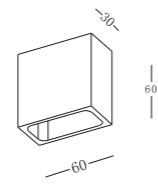

GT-SHL004/1

MATERIAL: Aluminium
power led/incl. controller/1x1W
1x1W/350mA/70-80lm

IP20

Standard:
120°