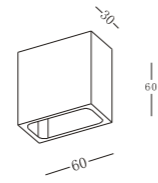

GT-SHL004/1

GT-SHL004/1

MATERIAL: Aluminium  
power led/incl. controller/1x1W  
1x1W/350mA/70-80lm

IP20

Standard:  
120°

GT-SHL004/2

GT-SHL004/2

MATERIAL: Aluminium  
power led/incl. controller/3x1W  
2x1W/350mA/70-80lm