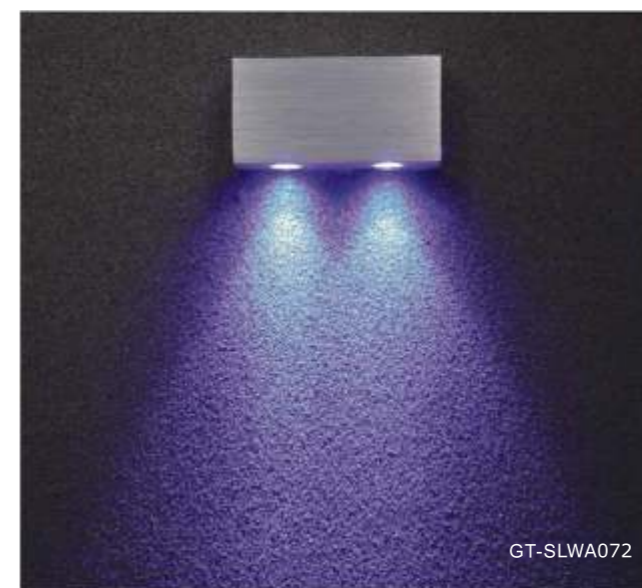

GT-SLWA006

GT-SLWA072