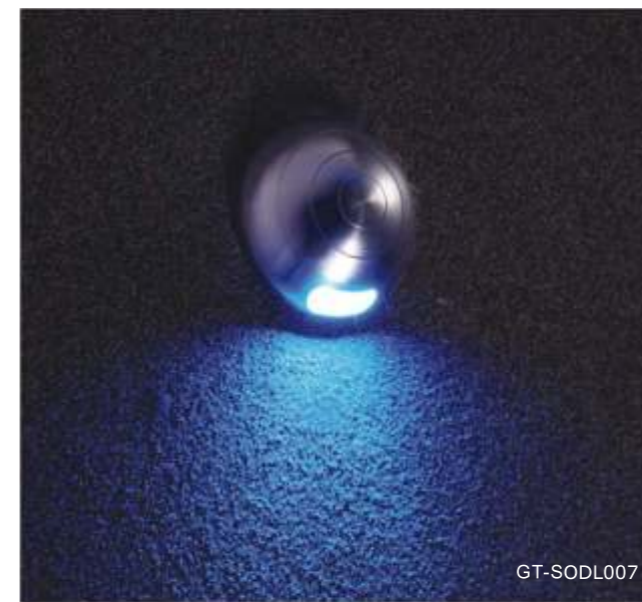

MATERIAL: Aluminium
power led/incl. controller/1x1W
1x1W/350mA/70-80lm

IP20

Standard:
120°

MATERIAL: Aluminium
power led/incl. controller/3x1W
2x1W/350mA/70-80lm

IP20

Standard:
120°

Available:

Available:

MATERIAL: Aluminium
power led/excl. controller/1x1W
1x1W/350mA/70-80lm

IP65

Standard:

MATERIAL: Aluminium
power led/excl. controller/1x1W
1x1W/350mA/70-80lm

IP65

Standard:

MATERIAL: Aluminium
power led/excl. controller/1x1W
1x1W/350mA/70-80lm

IP65

Standard:

MATERIAL: Aluminium
power led/excl. controller/1x1W
1x1W/350mA/70-80lm

IP65

Standard: