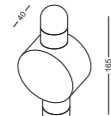

MATERIAL: Aluminium
power led/incl. controller/1x1W
1x1W/350mA/70-80lm

GT-SLWA008B