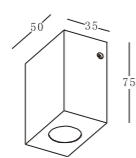

GT-SHL025/1

MATERIAL: Aluminium
power led/incl. Controller/1x1W
2x1W/350mA/70-80lm

CE IP20

Standard: